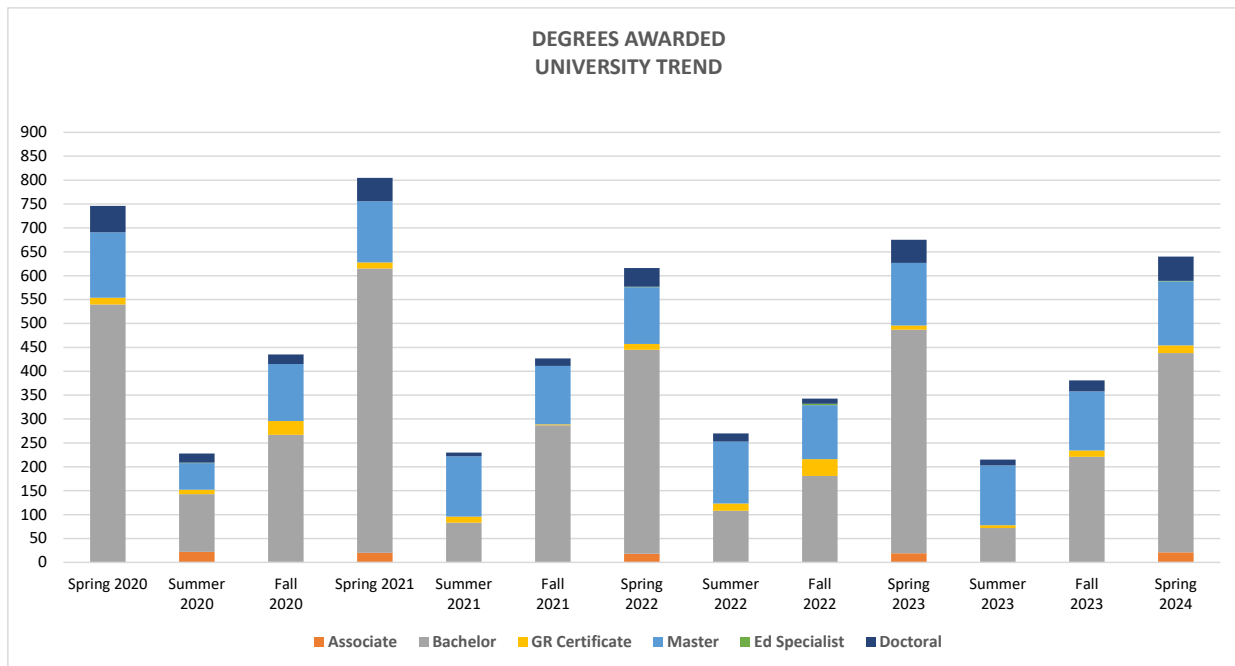

**Tennessee State University  
Degrees Awarded  
Spring 2020 - Spring 2024**

	Spring 2020	Summer 2020	Fall 2020	Spring 2021	Summer 2021	Fall 2021	Spring 2022	Summer 2022	Fall 2022	Spring 2023	Summer 2023	Fall 2023	Spring 2024
<b>Total Degrees Awarded<sup>1</sup></b>	<b>746</b>	<b>228</b>	<b>435</b>	<b>805</b>	<b>230</b>	<b>427</b>	<b>616</b>	<b>270</b>	<b>343</b>	<b>675</b>	<b>215</b>	<b>381</b>	<b>640</b>
Associate	-	22	1	20	1	-	18	1	-	19	-	-	21
Bachelor	540	121	266	595	82	287	427	107	181	468	72	221	417
GR Certificate	14	9	29	13	13	2	12	15	35	9	6	13	16
Master	137	56	119	128	126	122	119	130	113	131	125	124	134
Ed Specialist	-	1	-	-	-	-	1	-	3	-	-	-	1
Doctoral	55	19	20	49	8	16	39	17	11	48	12	23	51

<sup>1</sup>Degree Awarded counts include each degree awarded for the term. If a student received multiple credentials for the term, the student is counted for each credential.

**Tennessee State University**  
**Number of Graduates Awarded a Degree**  
**Spring 2020 - Spring 2024**