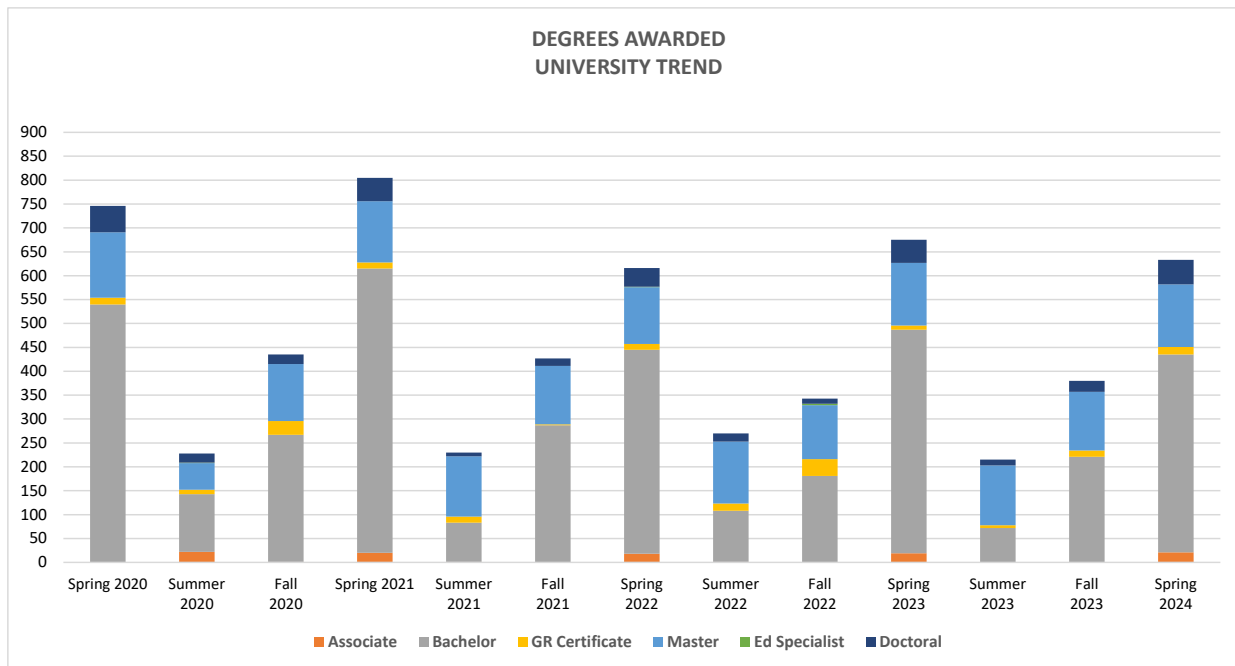

**Tennessee State University  
Degrees Awarded  
Spring 2020 - Spring 2024**

	Spring 2020	Summer 2020	Fall 2020	Spring 2021	Summer 2021	Fall 2021	Spring 2022	Summer 2022	Fall 2022	Spring 2023	Summer 2023	Fall 2023	Spring 2024
<b>Total Degrees Awarded<sup>1</sup></b>	<b>746</b>	<b>228</b>	<b>435</b>	<b>805</b>	<b>230</b>	<b>427</b>	<b>616</b>	<b>270</b>	<b>343</b>	<b>675</b>	<b>215</b>	<b>380</b>	<b>633</b>
Associate	-	22	1	20	1	-	18	1	-	19	-	-	21
Bachelor	540	121	266	595	82	287	427	107	181	468	72	221	414
GR Certificate	14	9	29	13	13	2	12	15	35	9	6	13	16
Master	137	56	119	128	126	122	119	130	113	131	125	123	131
Ed Specialist	-	1	-	-	-	-	1	-	3	-	-	-	-
Doctoral	55	19	20	49	8	16	39	17	11	48	12	23	51

<sup>1</sup>Degree Awarded counts include each degree awarded for the term. If a student received multiple credentials for the term, the student is counted for each credential.

**Tennessee State University**  
**Number of Graduates Awarded a Degree**  
**Spring 2020 - Spring 2024**