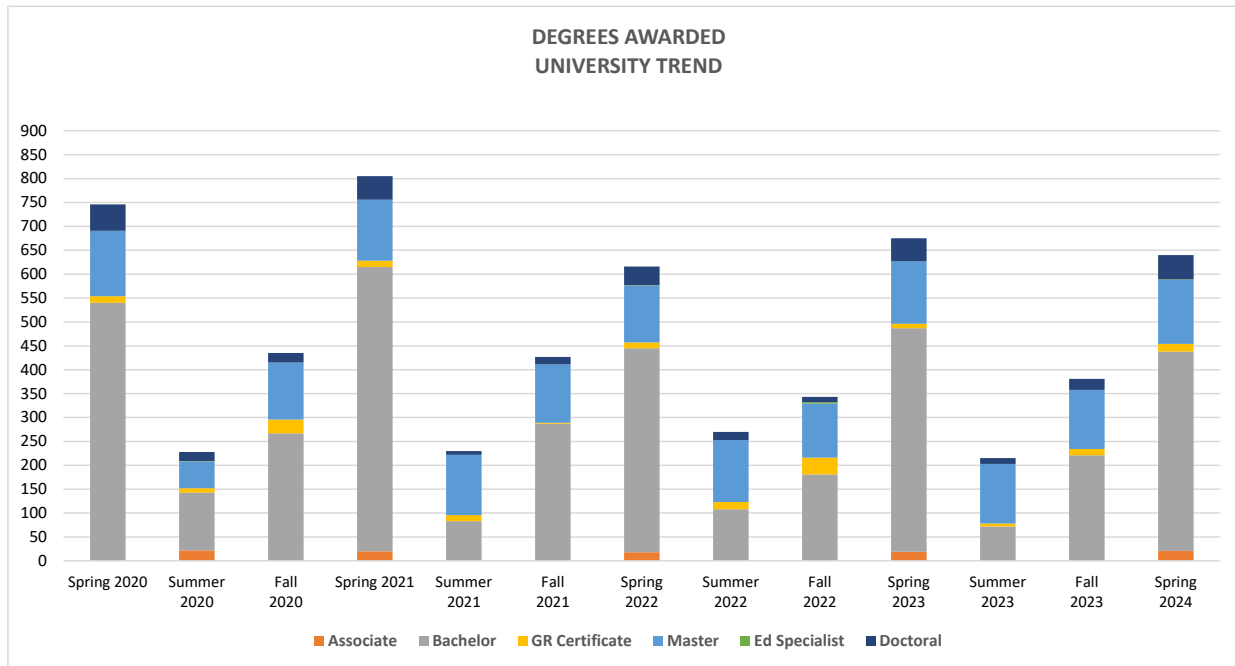

**Tennessee State University  
Degrees Awarded  
Spring 2020 - Spring 2024**

	Spring 2020	Summer 2020	Fall 2020	Spring 2021	Summer 2021	Fall 2021	Spring 2022	Summer 2022	Fall 2022	Spring 2023	Summer 2023	Fall 2023	Spring 2024
<b>Total Degrees Awarded<sup>1</sup></b>	<b>746</b>	<b>228</b>	<b>435</b>	<b>805</b>	<b>230</b>	<b>427</b>	<b>616</b>	<b>270</b>	<b>343</b>	<b>675</b>	<b>215</b>	<b>381</b>	<b>640</b>
Associate	-	22	1	20	1	-	18	1	-	19	-	-	21
Bachelor	540	121	266	595	82	287	427	107	181	468	72	221	417
GR Certificate	14	9	29	13	13	2	12	15	35	9	6	13	16
Master	137	56	119	128	126	122	119	130	113	131	125	124	134
Ed Specialist	-	1	-	-	-	-	1	-	3	-	-	-	1
Doctoral	55	19	20	49	8	16	39	17	11	48	12	23	51

<sup>1</sup>Degree Awarded counts include each degree awarded for the term. If a student received multiple credentials for the term, the student is counted for each credential.

**Tennessee State University**  
**Number of Graduates Awarded a Degree**  
**Spring 2020 - Spring 2024**