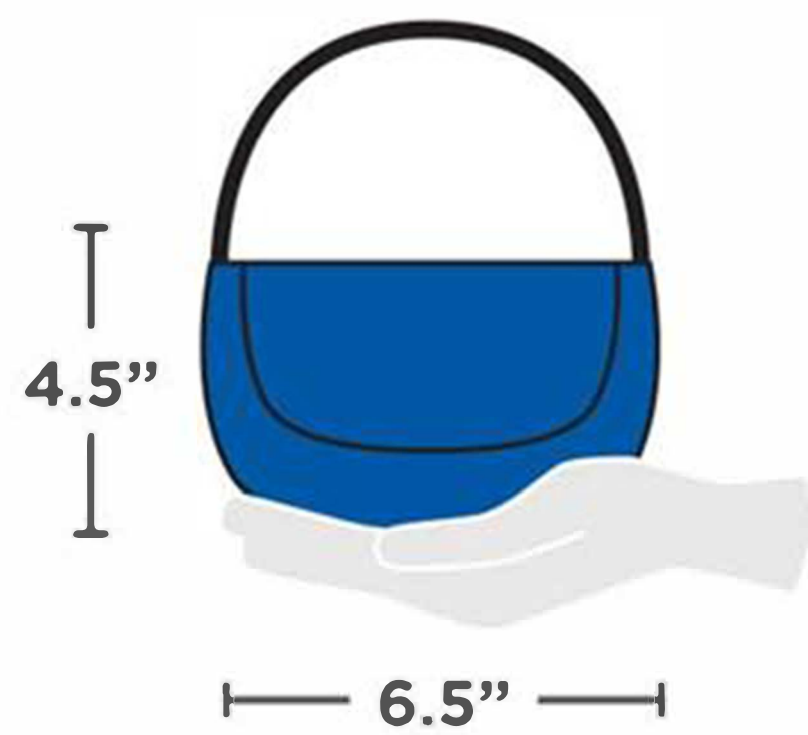

Tennessee State University
Commencement Clear Bag Policy
Gentry Complex

APPROVED FOR ENTRY

OR

Clear Bag
Plastic, Vinyl,
or PVC

OR

**Plastic
Storage Bag**
One Gallon, Sealable

Small Clutch

Approximately the
size of a hand, with or
without strap or handle