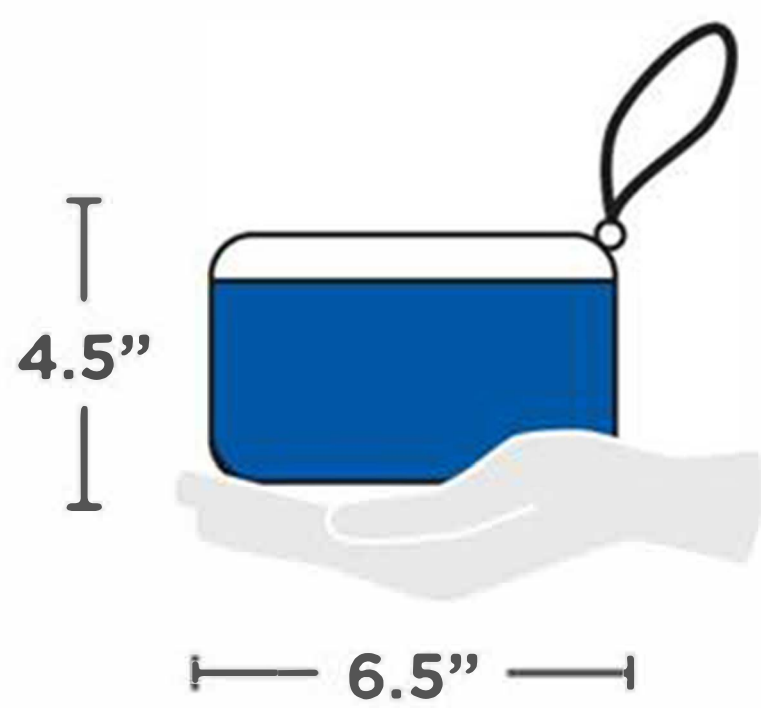

Tennessee State University
Commencement Clear Bag Policy
Gentry Complex

APPROVED FOR ENTRY

OR

Clear Bag
Plastic, Vinyl,
or PVC

OR

**Plastic
Storage Bag**
One Gallon, Sealable

Small Clutch

Approximately the
size of a hand, with or
without strap or handle

NOT APPROVED

Backpack

Printed, Tinted or
Colored Plastic Bag

Large Diaper Bag,
Oversized Tote or Mesh Bag

Camera Case

Animals (except
service animals)

umbrellas

Tobacco Items,
E-Cigarettes, Vapor
Devices, or Illegal Drugs