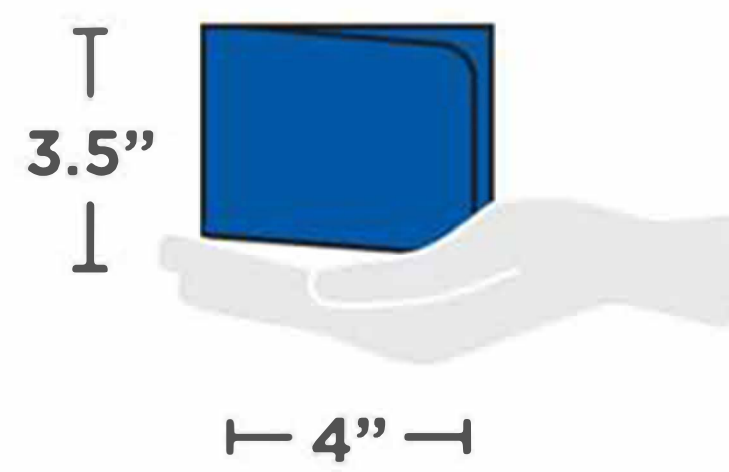

Tennessee State University
Commencement Clear Bag Policy
Gentry Complex

APPROVED FOR ENTRY

OR

Clear Bag
Plastic, Vinyl,
or PVC

OR

**Plastic
Storage Bag**
One Gallon, Sealable

Small Clutch

Approximately the
size of a hand, with or
without strap or handle